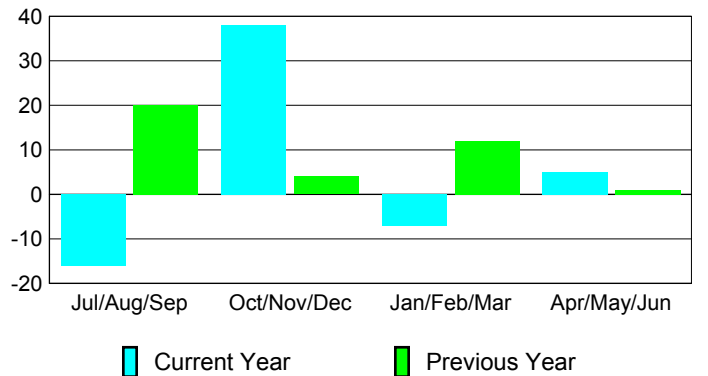

Comparison of Membership Gain/Loss

Current Year Compared to the Previous Year