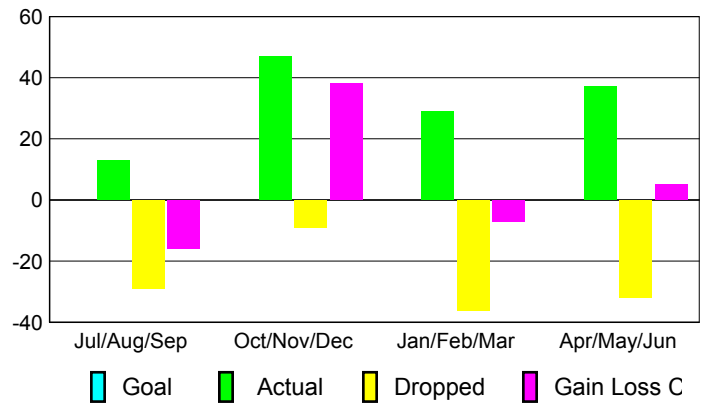

Membership Results 2009-2010

Goal, New, Dropped, Gain/Loss